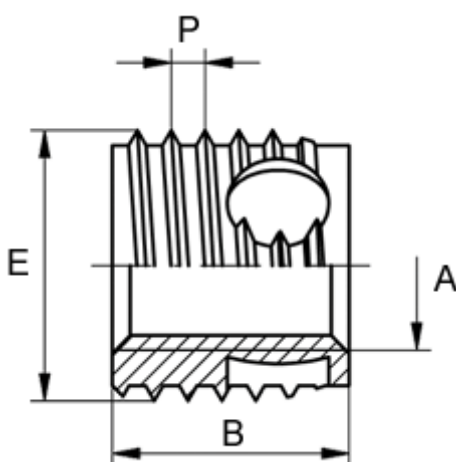

Article number: 12337000050800
Description: KLEE-coil 337 000 050.800
M5 Brass

Measures

Female thread A	= M5
Length B	= 7
Male thread E	= 8.0
Min hole depth blind hole	= 9
Thread pitch P	= 1.00
Type	= 337 000 050 ...